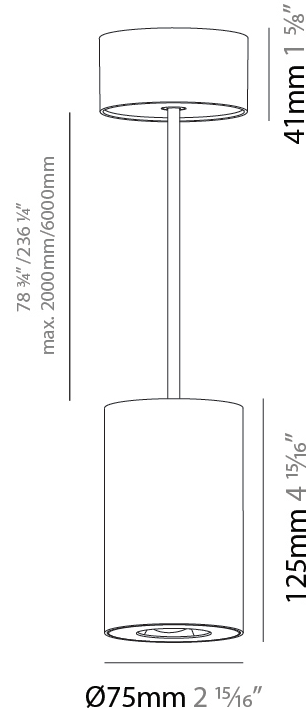

GENERAL

Series: Oiko Pro Round
Brand: Prolicht
Division: Architectural
Mounting Type: Suspension
Mounting Location: Ceiling
Subcategory: Pendant

PHYSICAL

Shape: Cylinder
Diameter (mm): 75
Diameter (in): 2 ¹⁵/₁₆
Height (mm): 125
Height (in): 4 ¹⁵/₁₆
Light Distribution: Direct
Weight (kg): 0.769
Fixture Finish: SSR / BKV / CWI / CRY / HAB / UFT / ITA / RUA / FTG / MYG / LOD / PUS / FRO / FUP / KIA / POP / BLS / SPG / MEY / GOH / GUM / CHC / COM / ABZ / JAG / OBR / MOS / ROR
Fixture Material: Metal
Cable Details: 2,000mm / 6,000mm Cable - Options : Transparent, Black, White, Red, Orange

ELECTRICAL

Lamp Type: LED (Zhaga Standard)
Input Wattage (W): 12.9
Dimming: Tri-Mode (Non-Dimming and Phase Dimming (120Vac only) and 0-10V Dimming)
Driver Included: No
Driver Location: Remote
Driver Type: Constant Current - Universal
Driver Class: Class 2
Input Voltage (V): 120 - 277
Constant Current (MA): 350

LED

Color Temperature (°K): 2700 / 3000 / 3500 / 4000
Max. Delivered Lumen (lm): 1218 / 1214 / 1272 / 1283
Nominal Lumen (lm): 1473 / 1468 / 1538 / 1552
CRI: >90 CRI
Lamp Life (hrs): 50000

OPTICAL

Reflector°: 34
Adjustability: Fixed

RATINGS AND CERTIFICATIONS

Certified By: Certified for North American Standards
IP rating: IP20