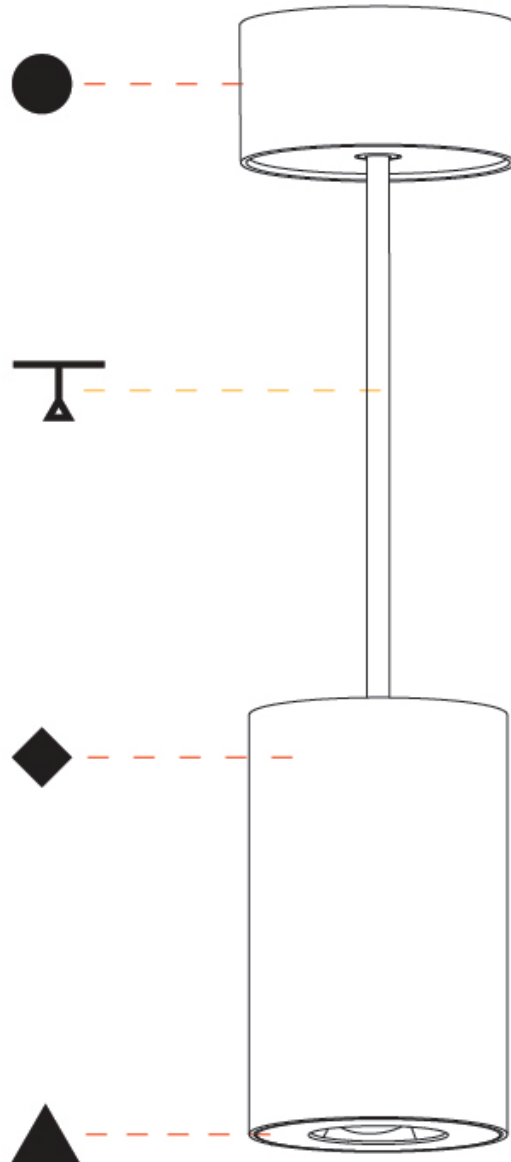

OIKO PRO ROUND SUSPENSION

A300394-

PROJECT	_____
TYPE	_____
SPECIFIER	_____
QUANTITY	_____
DATE	_____